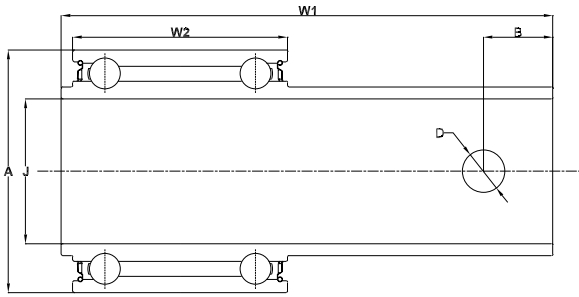

NSW LOCATION

Unit 7 / 70 Holbeche Road, Arndell Park NSW 2148
(02) 9674 8611

salesnsw@chainanddrives.com.au

Double Row Radial Ball Bearing with Shaft (inner ring extended on one side)

PFI part number	Notes	I.D. mm (J)	I.D. inch (J)	O.D. mm (A)	W1 mm	W2 mm	Cross reference		Standard packing quantity (SPQ)
18073305		15,92		30,00	73,00	38,87	GASPARDO	F04100041R	6
PA04100040	Inch size bore	15,92	5/8	40,00	74,50	38,90	F04100041R	F04100040	10
PA04100149		16,30		40,00	72,00	39,00	GASPARDO	F04100149	20

Double Row Radial Ball Bearing (different widths W1/W2)

PFI part number	Notes	I.D. mm (J)	I.D. inch (J)	O.D. mm (A)	W1 mm	W2 mm	Cross reference	Standard packing quantity (SPQ)
PF110390		20,00		47	25,20	22,00	INA F-110390	20