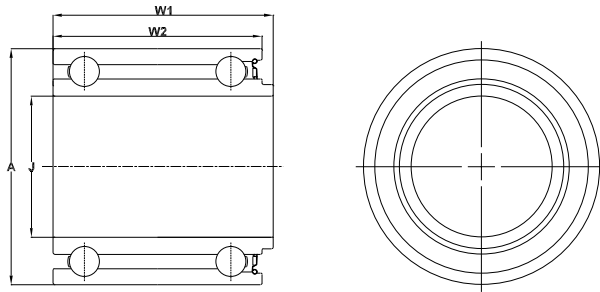

NSW LOCATION

Unit 7 / 70 Holbeche Road, Arndell Park NSW 2148
(02) 9674 8611

salesnsw@chainanddrives.com.au

Double Row Radial Ball Bearing with Shaft (inner ring extended on one side)

PFI part number	Notes	I.D. mm (J)	I.D. inch (J)	O.D. mm (A)	W1 mm	W2 mm	Cross reference		Standard packing quantity (SPQ)
18073305		15,92		30,00	73,00	38,87	GASPARDO	F04100041R	6
PA04100040	Inch size bore	15,92	5/8	40,00	74,50	38,90	F04100041R	F04100040	10
PA04100149		16,30		40,00	72,00	39,00	GASPARDO	F04100149	20

Double Row Radial Ball Bearing (different widths W1/W2)

PFI part number	Notes	I.D. mm (J)	I.D. inch (J)	O.D. mm (A)	W1 mm	W2 mm	Cross reference	Standard packing quantity (SPQ)
PF110390		20,00		47	25,20	22,00	INA F-110390	20